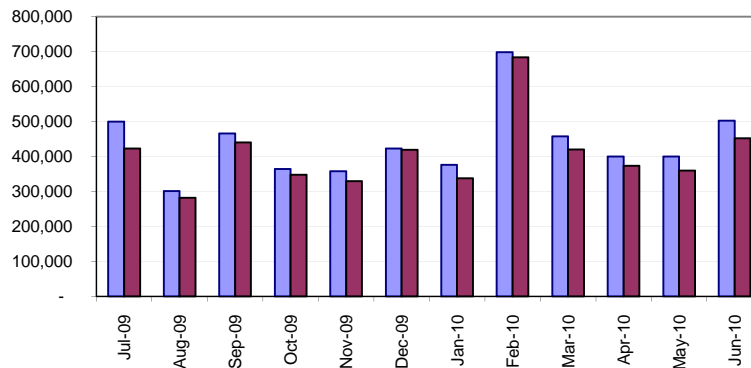

Montgomery, Ohio

July 2009 through June 2010 Sold Homes Analysis

Total Homes Sold

Average Days On Market

Listing Price v. Selling Price

Kathy Landstra
 REALTOR®
Sibcy Cline Realtors
 Phone: 513-673-6729
 Email: klandstra@sibcycline.com
 Blog: www.HomesForCincy.com
 Website: www.sibcycline.com/klandstra