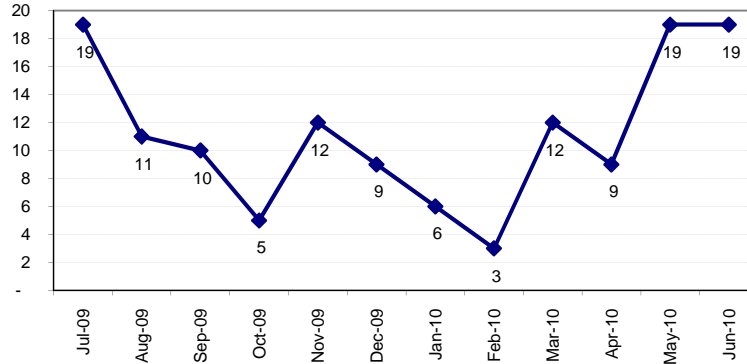

Montgomery, Ohio

July 2009 through June 2010 Sold Homes Analysis

Total Homes Sold

Average Days On Market

Listing Price v. Selling Price

Kathy Landstra
 REALTOR®
Sibcy Cline Realtors
 Phone: 513-673-6729
 Email: klandstra@sibcycline.com
 Blog: www.HomesForCincy.com
 Website: www.sibcycline.com/klandstra