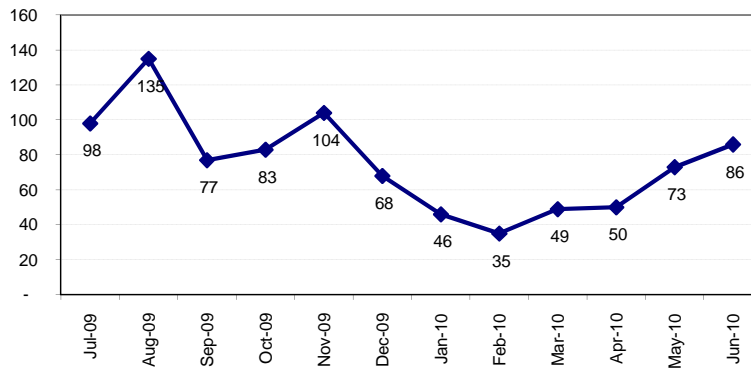

Montgomery, Ohio

July 2009 through June 2010 Sold Homes Analysis

Total Homes Sold

Average Days On Market

Listing Price v. Selling Price

Kathy Landstra
 REALTOR®
Sibcy Cline Realtors
 Phone: 513-673-6729
 Email: klandstra@sibcycline.com
 Blog: www.HomesForCincy.com
 Website: www.sibcycline.com/klandstra