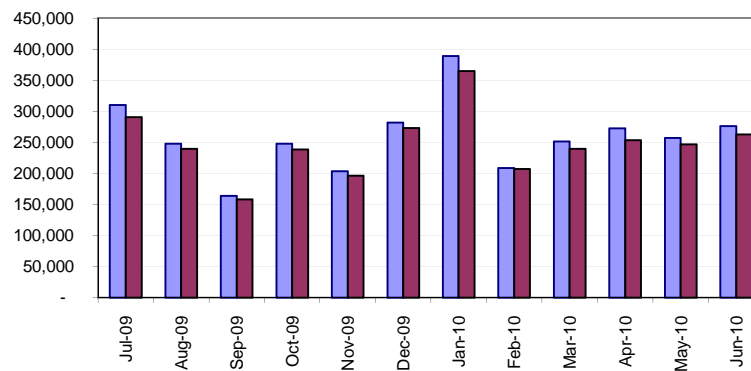

Madeira, Ohio

July 2009 through June 2010 Sold Homes Analysis

Total Homes Sold

Average Days On Market

Listing Price v. Selling Price

Kathy Landstra
 REALTOR®
Sibcy Cline Realtors
 Phone: 513-673-6729
 Email: klandstra@sibcycline.com
 Blog: www.HomesForCincy.com
 Website: www.sibcycline.com/klandstra