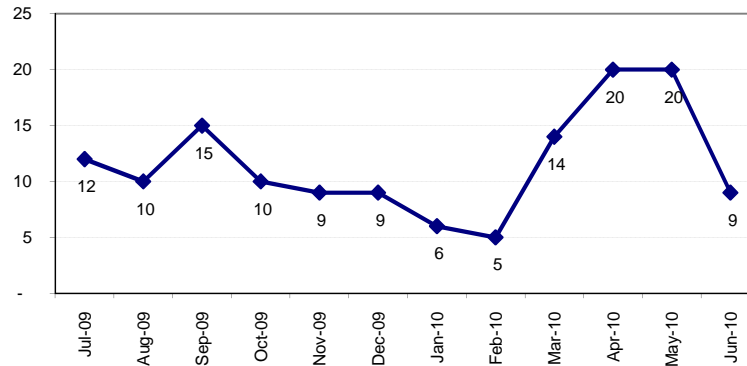

Madeira, Ohio

July 2009 through June 2010 Sold Homes Analysis

Total Homes Sold

Average Days On Market

Listing Price v. Selling Price

Kathy Landstra
 REALTOR®
Sibcy Cline Realtors
 Phone: 513-673-6729
 Email: klandstra@sibcycline.com
 Blog: www.HomesForCincy.com
 Website: www.sibcycline.com/klandstra