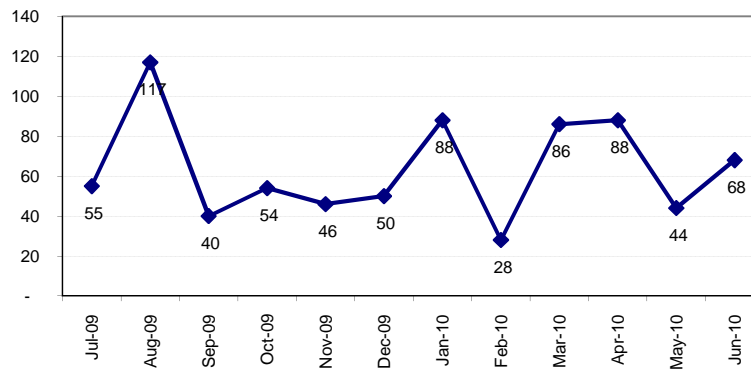

Madeira, Ohio

July 2009 through June 2010 Sold Homes Analysis

Total Homes Sold

Average Days On Market

Listing Price v. Selling Price

Kathy Landstra
 REALTOR®
Sibcy Cline Realtors
 Phone: 513-673-6729
 Email: klandstra@sibcycline.com
 Blog: www.HomesForCincy.com
 Website: www.sibcycline.com/klandstra