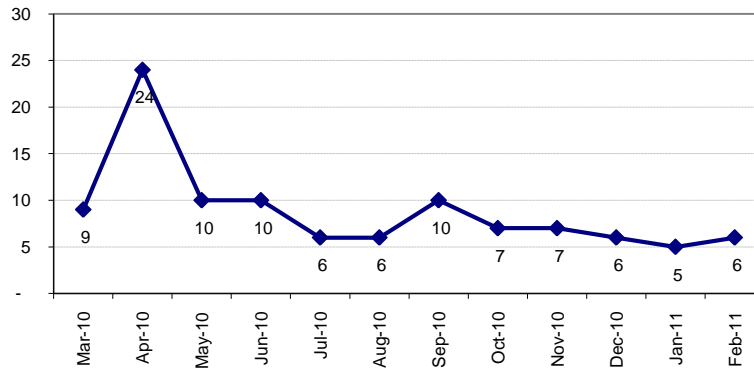

Blue Ash, Ohio

March 2010 through February 2011 Sold Homes Analysis

Total Homes Sold

Average Days On Market

Listing Price v. Selling Price

Kathy Landstra
 REALTOR®
Sibcy Cline Realtors
 Phone: 513-673-6729
 Email: klandstra@sibcycline.com
 Blog: www.HomesForCincy.com
 Website: www.sibcycline.com/klandstra