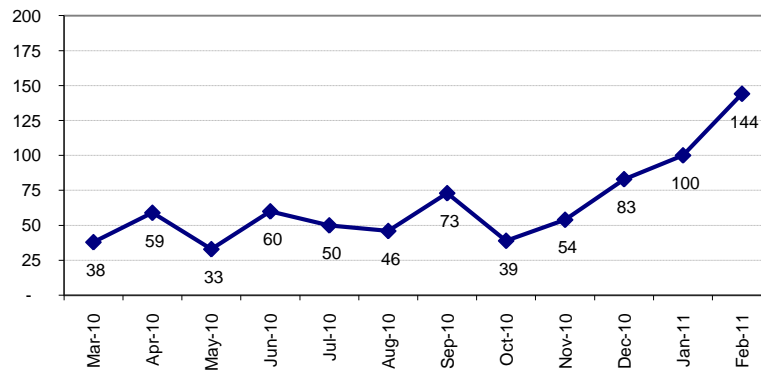

Blue Ash, Ohio

March 2010 through February 2011 Sold Homes Analysis

Total Homes Sold

Average Days On Market

Listing Price v. Selling Price

Kathy Landstra
 REALTOR®
Sibcy Cline Realtors
 Phone: 513-673-6729
 Email: klandstra@sibcycline.com
 Blog: www.HomesForCincy.com
 Website: www.sibcycline.com/klandstra