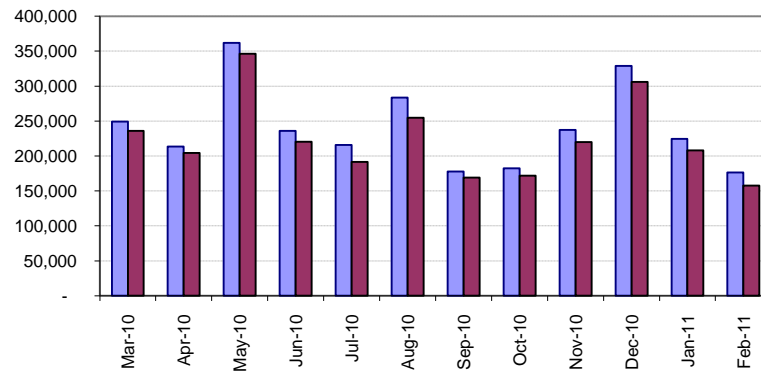

Blue Ash, Ohio

March 2010 through February 2011 Sold Homes Analysis

Total Homes Sold

Average Days On Market

Listing Price v. Selling Price

Kathy Landstra
 REALTOR®
Sibcy Cline Realtors
 Phone: 513-673-6729
 Email: klandstra@sibcycline.com
 Blog: www.HomesForCincy.com
 Website: www.sibcycline.com/klandstra